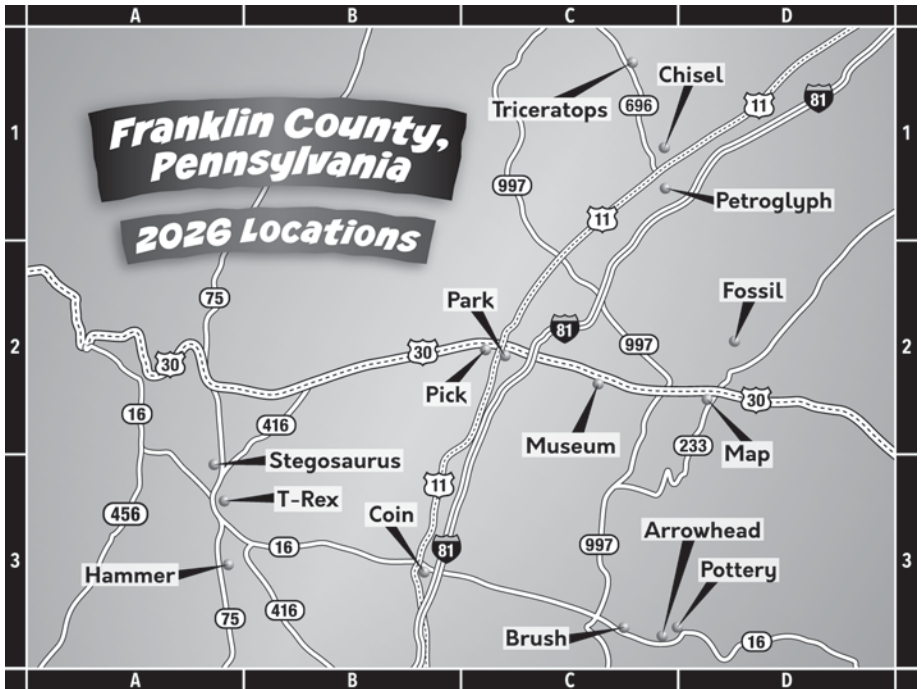

SITE MARKER LOCATIONS

PG.	SITE MARKER	PARK LOCATION	MAP
3	Arrowhead	Red Run Park	C3
4	Brush	Antietam Meadow Park	C3
5	Chisel	Cumberland Valley Rail Trail (Shippensburg Twp. Park)	C1
6	Coin	Jerome R. King Playground	B3
7	Fossil	Michaux State Forest	D2
8	Hammer	Montgomery Township Park	A3
9	Map	Caledonia State Park	D2
10	Museum	NorLo Park	C2
11	Park	Mike Waters Memorial Park	C2
12	Petroglyph	Dykeman Spring Nature Park	C1
13	Pick	Nellie & T.K. Nitterhouse Memorial Park	C2
14	Pottery	Pine Hill Recreation Area	C3
15	Stegosaurus	Tuscarora Wildlife Education Project	A3
16	T-Rex	Johnston Run Streamside Trail	A3
17	Triceratops	Hopewell Township Park	C1

Driving directions to parks can be found on pages 18 and 19.